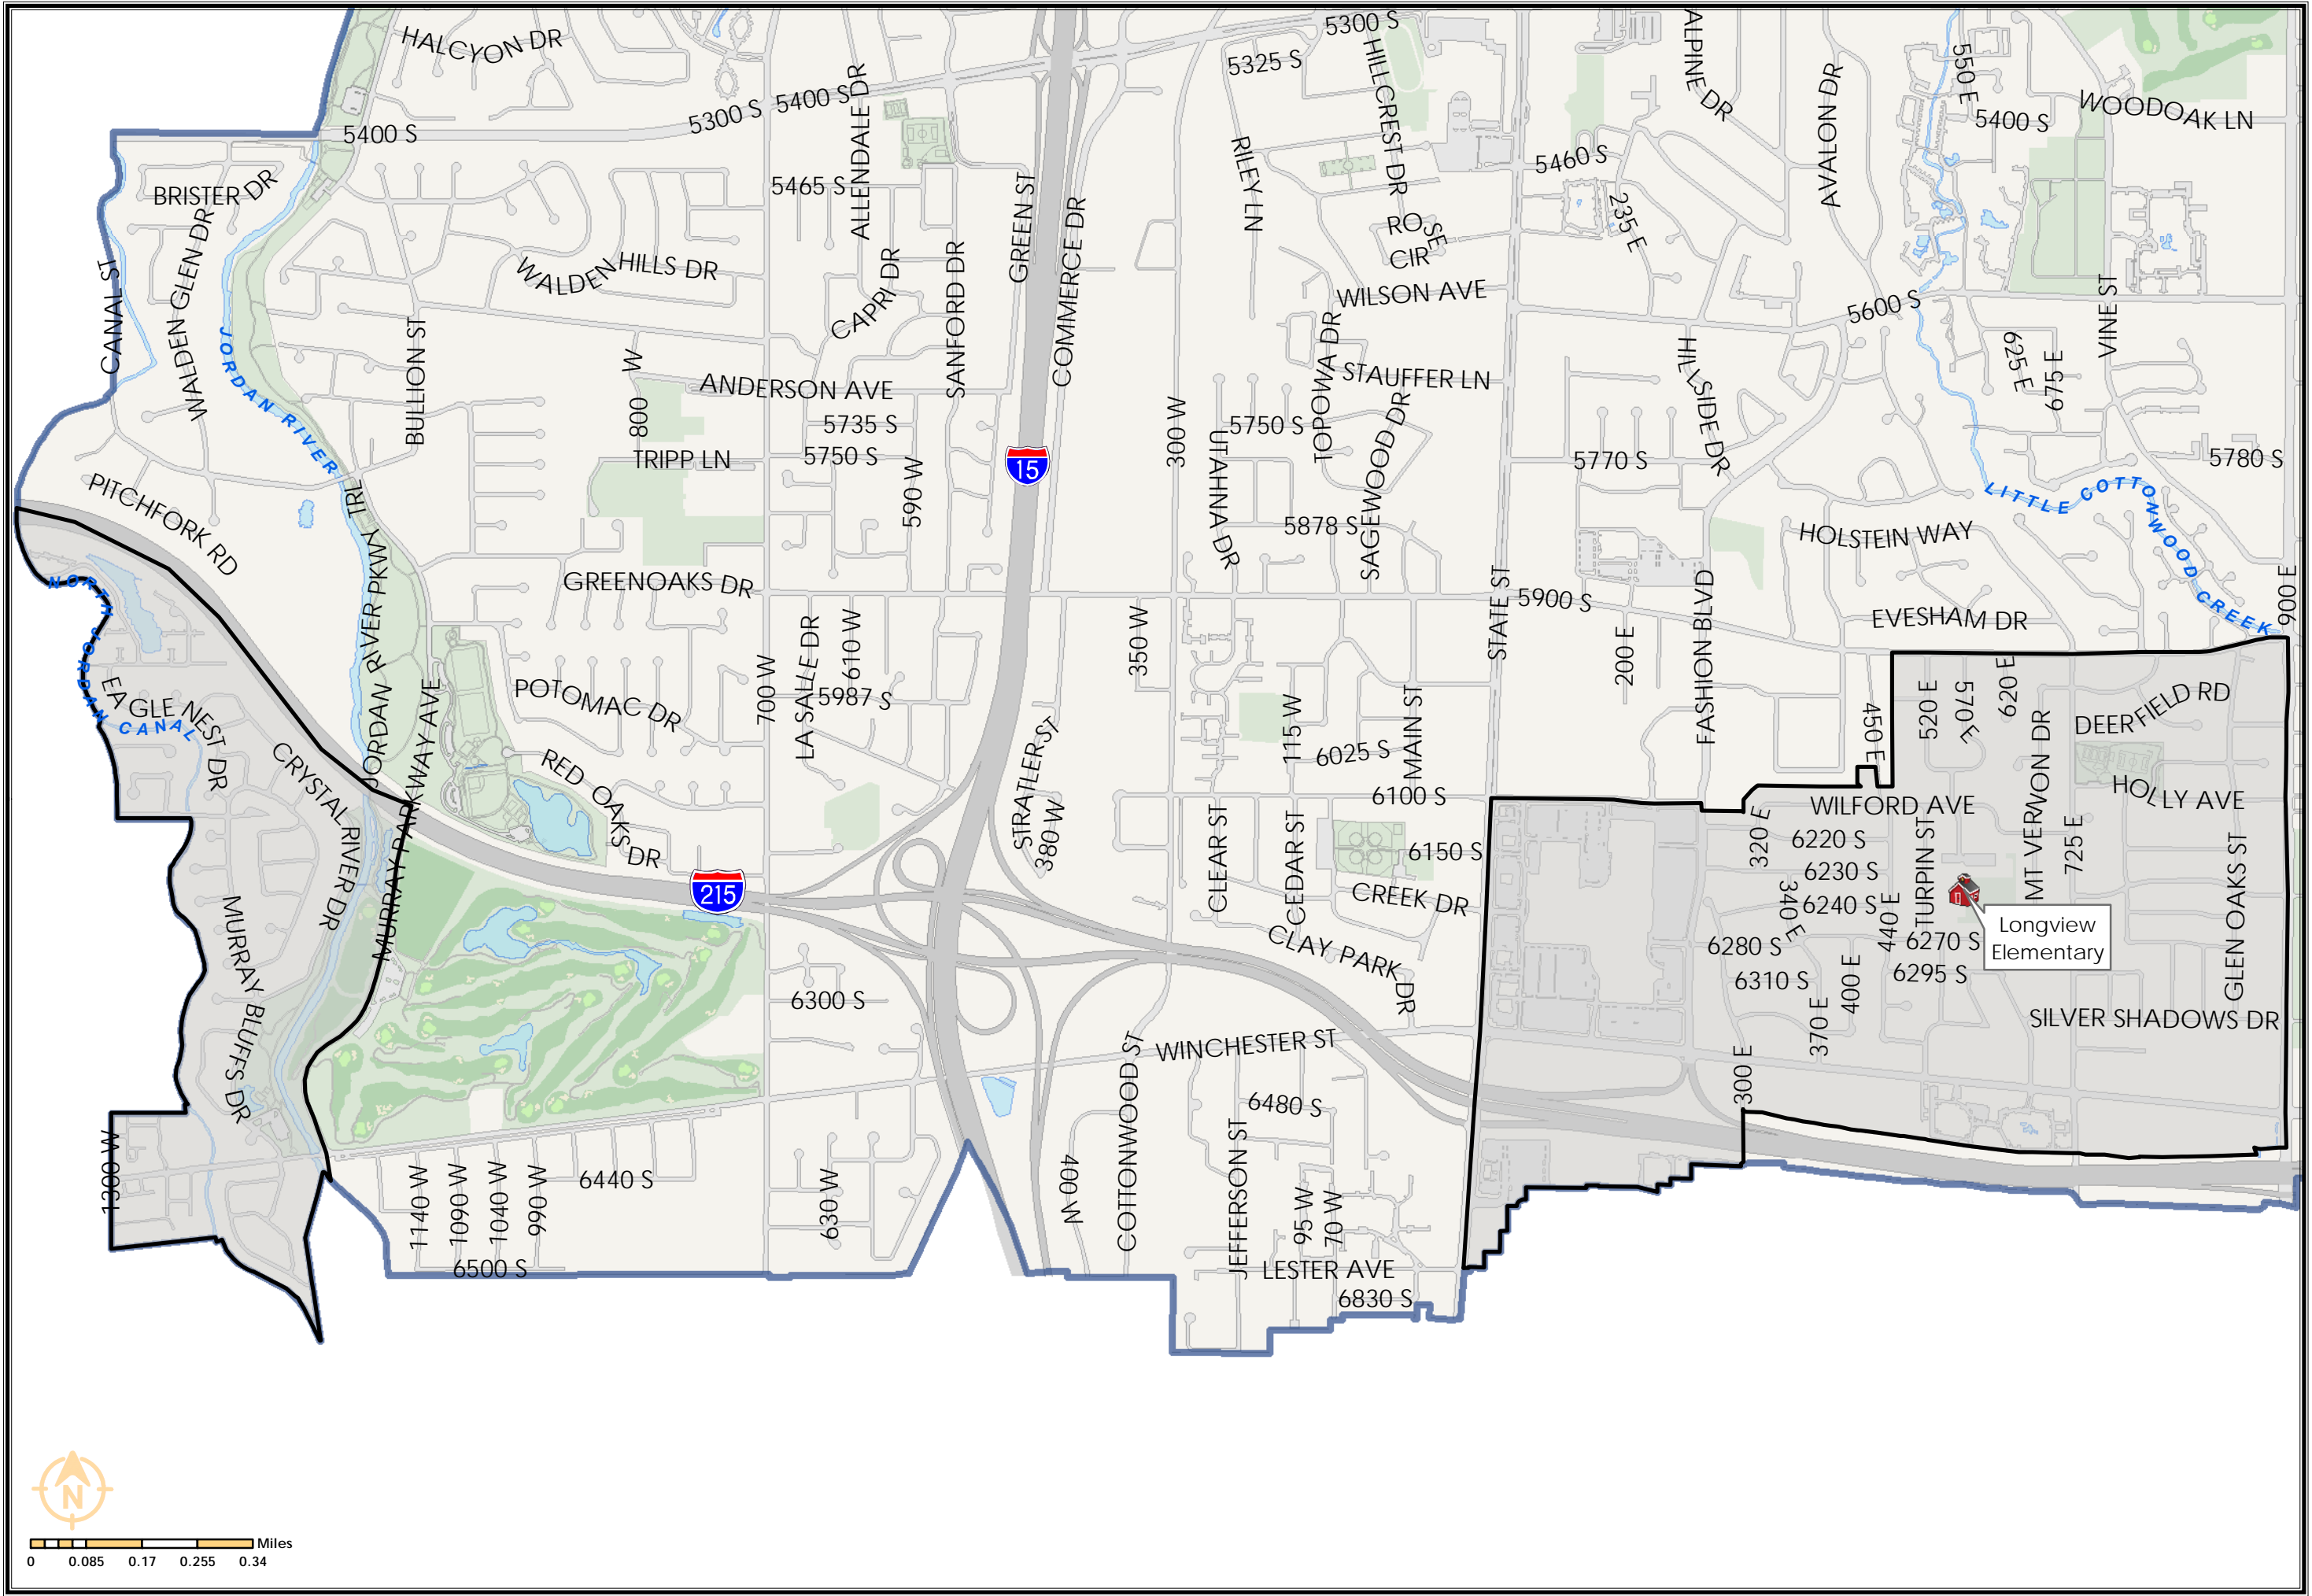

MURRAY

Murray City
GIS Division
4646 South 500 West
Murray, Utah 84123
www.murray.utah.gov

Murray School District

Longview Elementary Boundary